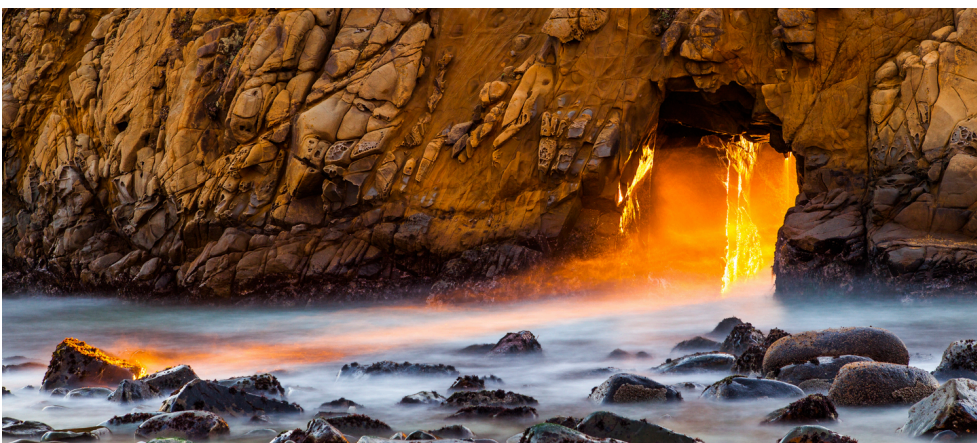

Strike  
Monument Valley  
Utah  
15x45 inch Framed  
\$2000

The Wave  
Vermilion Cliffs National  
Monument  
Arizona  
30x45 Framed \$2800

Abiqua Falls  
Oregon  
16x48 Framed \$2000

Illumination  
Phiffer Beach  
Big Sur  
Framed \$1000

Golden Gate  
Marshall Beach  
San Francisco  
30x45 Framed \$2800

Punchbowl Falls  
Colombia River Gorge  
Oregon

16x48 Unframed \$750

Oneotea Gorge  
Colombia River Gorge  
16x48 unframed \$750

Secret Falls  
Hobart, Tasmania, Australia  
\$2000 Framed 18x48 inch