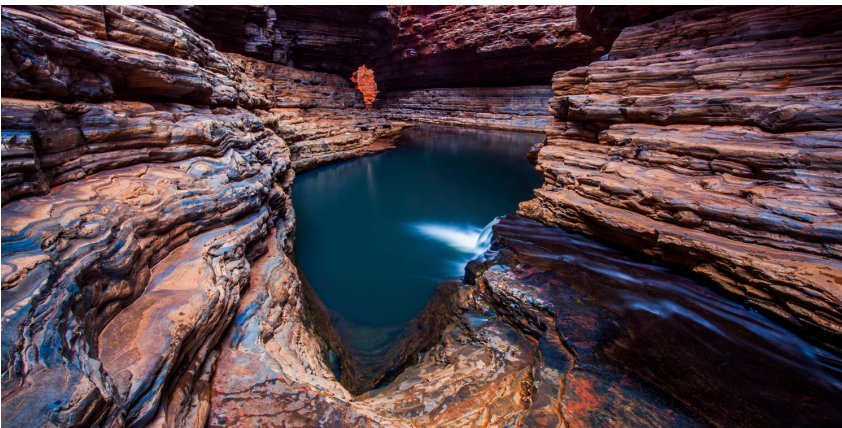

Strike  
Monument Valley  
Utah  
15x45 inch Framed  
\$2000

The Wave  
Vermilion Cliffs National  
Monument  
Arizona  
30x45 Framed \$2800

Abiqua Falls  
Oregon  
16x48 Framed \$2000

Illumination  
Phiffer Beach  
Big Sur  
Framed \$1000

Golden Gate  
Marshall Beach  
San Francisco  
30x45 Framed \$2800

Punchbowl Falls  
Colombia River Gorge  
Oregon

16x48 Unframed \$750

Oneotea Gorge  
Colombia River Gorge  
16x48 unframed \$750

Secret Falls  
Hobart, Tasmania, Australia  
\$2000 Framed 18x48 inch