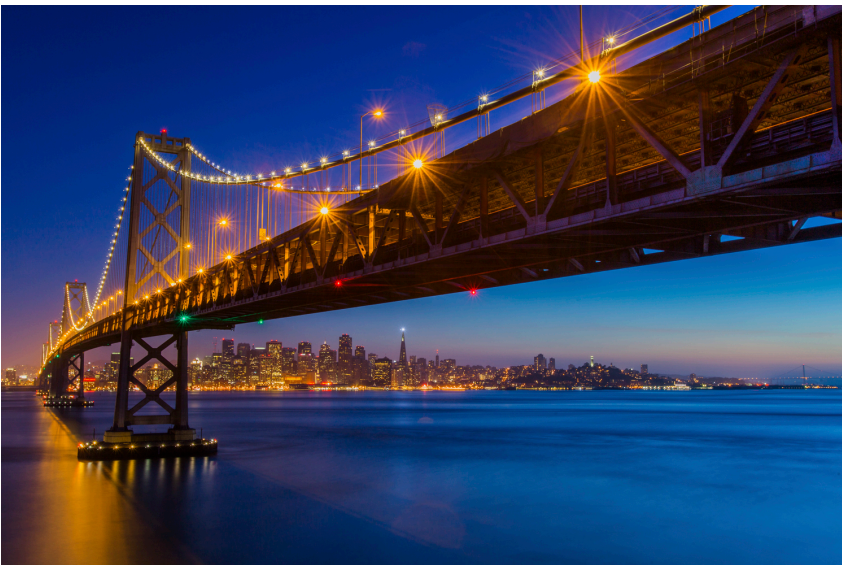

Bay Bridge
San Francisco
20x30 inch $750